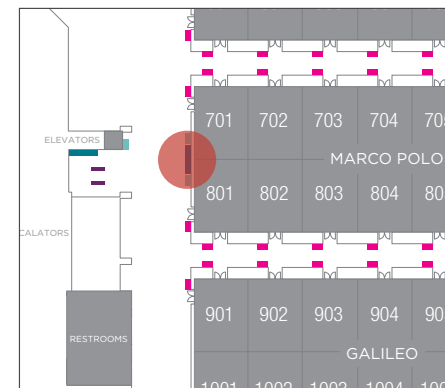

LOCATION

Outside of Marco Polo Ballroom

DISPLAY SCREEN OPTIONS

Option 1: All 9 screens

Option 2: 6 screens out of 9

Option 3: 3 screens out of 9

DISPLAY CODE: EDB1

The Convention Center

VERTICAL DISPLAYS

Two 43" Digital Displays

LOCATION

Flanks the Event Directory Board

DISPLAY CODES

VL1L (*Left display*)

VL1R (*Right display*)

DISPLAY CONTENT

Default: Interactive Wayfinder

Option 1: Takeover display for custom loop

Option 2: Brand the existing interactive Wayfinders

The Convention Center

LANDING DISPLAY

One 98" Digital Display

LOCATION

Next to shuttle transportation doors