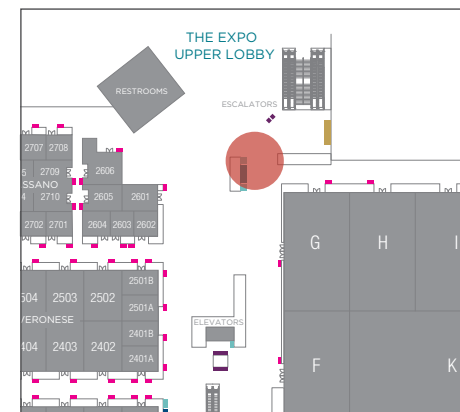

Entrance to The Venetian Expo from
The Convention Center

DISPLAY CONTENT

Default: The Venetian promo loop

DISPLAY CODE

EXENTOH

The Venetian Expo

THE EXPO EXIT OVERHEAD

31' 6" w x 3' 3.75" h

LOCATION

Entrance to The Venetian Convention Center from
The Venetian Expo

DISPLAY CONTENT

Default: The Venetian promo loop

DISPLAY CODE

EXEXITOH

UPPER LOBBY LED DISPLAY

Height: 8.86' Width: 15.75' 1.5mm