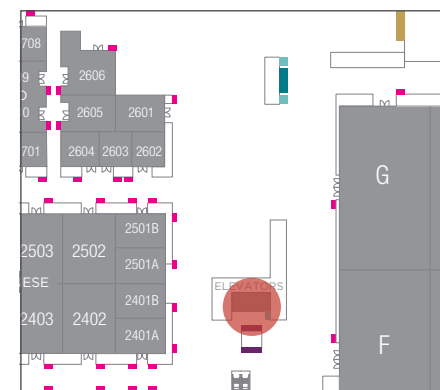

Option 2: Brand the existing interactive Wayfinders

The Convention Center

ELEVATOR CABS

Two 19" Digital Displays

LOCATION

The Convention Center (*East side of escalators*)

Cab 1: Levels 1-5

Cab 2: Levels 2-5

DISPLAY CONTENT

Default: The Venetian promo loop

DISPLAY CODE

CCELV

The Convention Center

MEETING ROOM ENTRANCE DISPLAYS

43" LCD Displays

Bellini, Titian, Veronese, Bassano,
The Venetian Ballroom