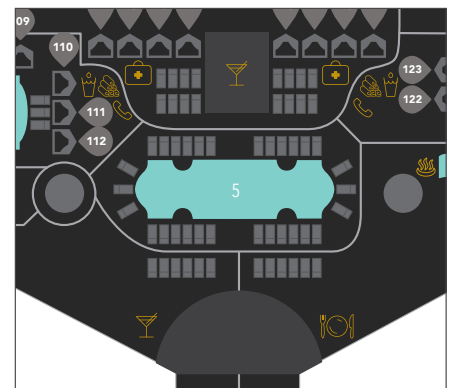

DISPLAY CODE: PPOOLBAR

One content channel plays to all four displays