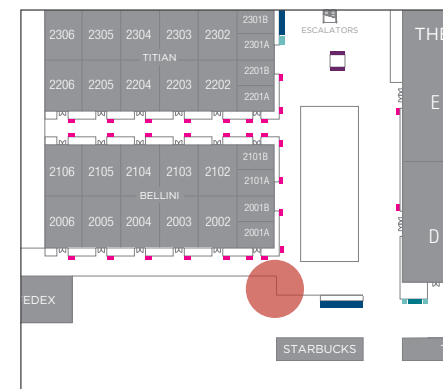

The Convention Center

ED5 - BELLINI HALL DISPLAY

4' 5" w x 7' 10.5" h

LOCATION

Left of the Entrance Hall to Bellini Ballroom

DISPLAY CONTENT

Default: The Venetian promo loop*

DISPLAY CODE

BSCRNR

*Please note, only partial takeover is available for this sign. The Venetian Resort content will be activated at all times.