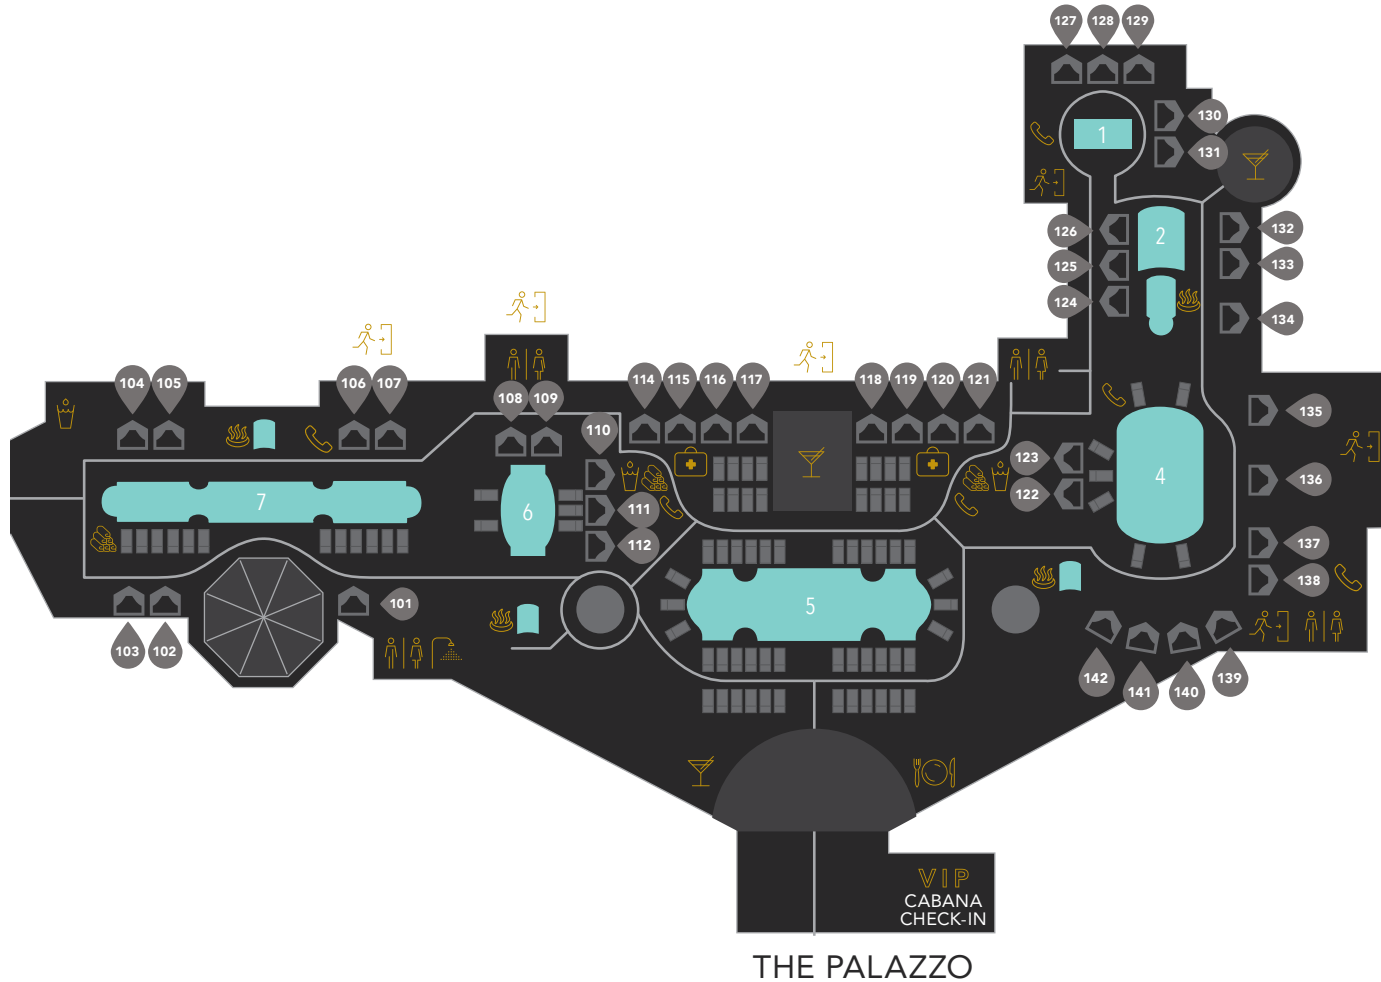

The Palazzo

THE PALAZZO POOL DECK

Full Buyout

LOCATION

The Palazzo

DISPLAY CODE: PPOOLCAB – CABANA CHANNEL

One content channel plays to all displays