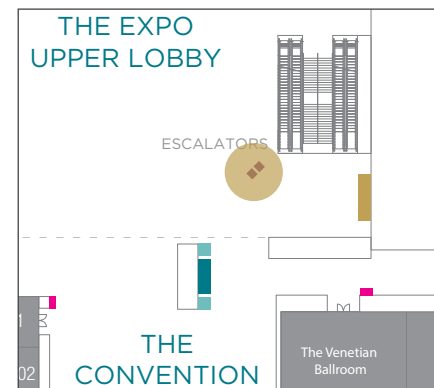

EXHALL-B

HALL C BLADE DISPLAY

Height: 12'-2 5/32" Width: 2'-11 7/16" Double-Sided Units

LOCATION

Outside right of Hall C

DISPLAY CODE

EXHALL-C

The Venetian Expo

UPPER LOBBY VERTICAL DISPLAY

One Double-Sided Unit with Two 46" Digital Displays

LOCATION

Top of the escalator, at threshold between The Expo and The Convention Center Level 2

DISPLAY CODES

EXL2ESC (*Facing escalators*)

EXL2LOB (*Facing lobby*)

CAFÉ PRESSE HORIZONTAL DISPLAY

Five 55" Digital Displays

LOCATION

Near Hall B entrance, stairs, and guest elevator

DISPLAY CODE

ULCAFE3

THE CONVENTION CENTER

LEVEL 3

EVENT DIRECTORY BOARD

Nine 55" Digital Displays

LOCATION

Entrance to The Convention Center from Grand Canal Shoppes®

DEFAULT CONTENT

The Venetian promo loop

DISPLAY CODE: EDB3-2