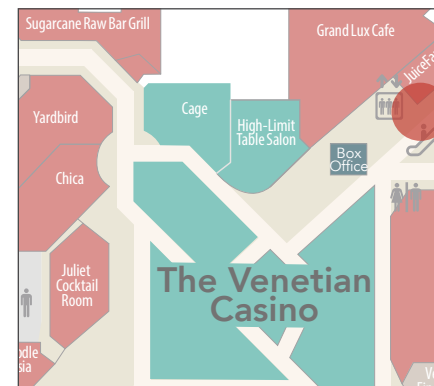

The Palazzo

THE PALAZZO ROTUNDA – LED

LOCATION

The entrance/exit to The Palazzo guest elevators and across from Starbucks

DISPLAY CODE: PALRO

Default: The Venetian promo loop

Option 1: Takeover display with custom graphics

Option 2: Includes one advertisement placed within the existing digital promotion loop

The Venetian

ESCALATOR OVERHEAD

LOCATION

Descending escalator from porte cochere entrance toward casino level

DISPLAY CODE: VCOH

Default: The Venetian promo loop

Option 1: Takeover display with custom graphics

Option 2: Includes one advertisement placed within the existing digital promotion loop

The Venetian

RESTAURANT ROW

LOCATION

Restaurant Row is at the center of both towers

86" at the end of the row of elevator cabs on floors 1 and 2 of The Venetian Resort

DISPLAY CODES

Casino Level	Shopping Level
VELR01	VELR02
VEMR01	VEMR02
VEHR01	VEHR02

DISPLAY CONTENT

- Default:** The Venetian promo loop
- Option 1:** Takeover display with custom graphics
- Option 2:** Includes one advertisement placed within the existing digital promotion loop