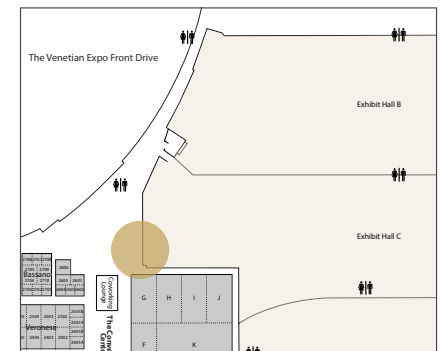

EXHALL-B

HALL C BLADE DISPLAY

Height: 12'-2 5/32" Width: 2'-11 7/16" Double-Sided Units

LOCATION

Outside right of Hall C

DISPLAY CODE

EXHALL-C

The Venetian Expo