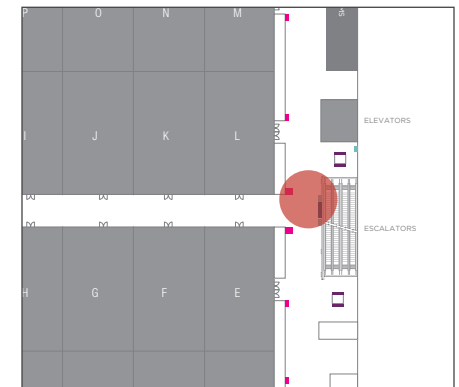

EVENT DIRECTORY BOARD

Nine 55" Digital Displays

LOCATION

The Convention Center Level 5 across from
The Palazzo Ballroom

DEFAULT CONTENT

The Venetian Resort posting systems
postings template

DISPLAY CODE: EDB5