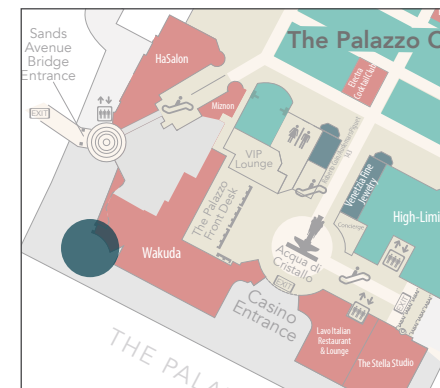

Advertisement is for a maximum of a four-day duration. Existing promo loop varies in duration. Sponsor Advertisements need to include program branding in at least 20% of the design specifications.