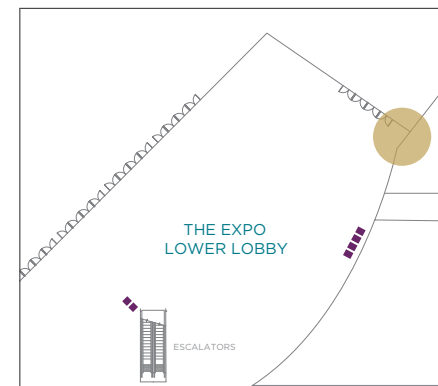

Default: The Venetian promo loop

Option 1: Takeover display for custom loop

Option 2: Brand the existing interactive Wayfinders

The Convention Center

MEETING ROOM ENTRANCE DISPLAYS

Galileo, Marco Polo, Casanova

DISPLAY CODE: MRL1 (ROOM #)

- Default:** Meeting agenda for each room
- Option 1:** Takeover display for custom loop
- Option 2:** Replace background in The Venetian Resort posting systems *OR*
Provide a single-show graphic for all meeting rooms

The Expo

CURVED LED DISPLAY

One 132.23" Digital Display

LOCATION

Next to Café Presse and entrance
to The Convention Center

DISPLAY CODE

EXLLED

The Expo

TRIPLE VERTICAL DISPLAYS

Individual Screens Measuring 46"

LOCATION

One unit is located near the Executive Offices and Exhibit & Business Service Center

One unit is in the highly visible area near Café Presse