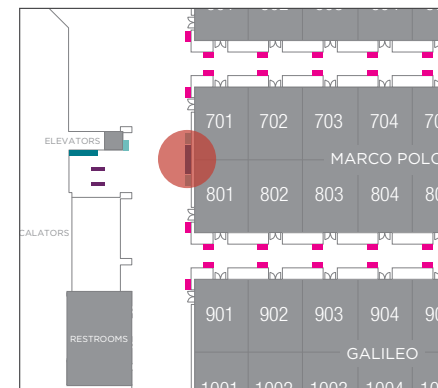

DISPLAY CODE: PPOOLCAB – CABANA CHANNEL

One content channel plays to all displays

THE VENETIAN CONVENTION & EXPO CENTER LAS VEGAS

LEVEL 1

The Convention Center

EVENT DIRECTORY BOARD

Nine 55" Digital Displays

LOCATION

Outside of Marco Polo Ballroom

DISPLAY SCREEN OPTIONS

Option 1: All 9 screens

Option 2: 6 screens out of 9

Option 3: 3 screens out of 9

DISPLAY CODE: EDB1

The Convention Center

VERTICAL DISPLAYS

Two 43" Digital Displays

LOCATION

Flanks the Event Directory Board

DISPLAY CODES

VL1L (*Left display*)

VL1R (*Right display*)

DISPLAY CONTENT

Default: Interactive Wayfinder

Option 1: Takeover display for custom loop

Option 2: Brand the existing interactive Wayfinders

The Convention Center

LANDING DISPLAY

One 98" Digital Display

LOCATION

Next to shuttle transportation doors