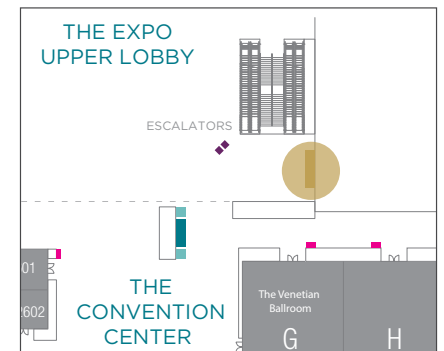

Entrance to The Venetian Expo from
The Convention Center

DISPLAY CONTENT

Default: The Venetian promo loop

DISPLAY CODE

EXENTOH

The Venetian Expo

THE EXPO EXIT OVERHEAD

31' 6" w x 3' 3.75" h

LOCATION

Entrance to The Venetian Convention Center from
The Venetian Expo

DISPLAY CONTENT

Default: The Venetian promo loop

DISPLAY CODE

EXEXITOH

UPPER LOBBY LED DISPLAY

Height: 8.86' Width: 15.75' 1.5mm

LOCATION

Top of escalators near The Convention Center
Level 2 threshold

DISPLAY CODE

EXULED

UPPER LOBBY ESCALATOR VIEW LED

27' 6.75" w x 9' 11.5" h

LOCATION

The Venetian Expo Upper lobby across from the Escalators

DEFAULT CONTENT

The Venetian promo loop

DISPLAY CODE

EXESLED

ED11 - THE VENETIAN EXPO LOBBY RIBBON

130'w x 4' 5''h

LOCATION

Across from feature wall, curving from main lobby toward exhibit halls