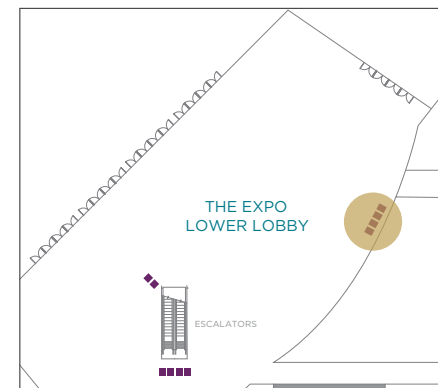

The Expo

TRIPLE VERTICAL DISPLAYS

Individual Screens Measuring 46"

LOCATION

One unit is located near the Executive Offices and Exhibit & Business Service Center

One unit is in the highly visible area near Café Presse

DISPLAY CODES

EX1X3BC

EX1X3CP

DISPLAY CONTENT

Single piece of content or three individual files