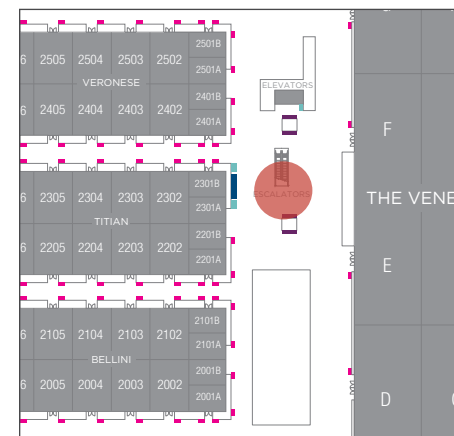

The Convention Center

ED17 - ESCALATOR DISPLAY

5' 10.75" w x 8' 10.25" h

LOCATION

Off main level 2 corridor, in escalator lobby across from The Venetian Ballroom E

DISPLAY CONTENT

Default: The Venetian promo loop

DISPLAY CODE

CCGRNDOH

*Please note, only partial takeover is available for this sign. The Venetian Resort content will be activated at all times.