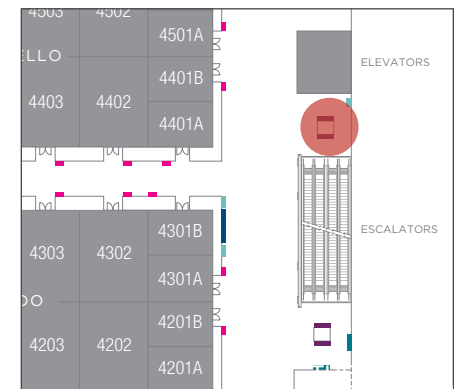

LOCATION

Right of elevators

DISPLAY CONTENT

Default: The Venetian promo loop

Option 1: Takeover display for custom loop

Option 2: Brand the existing interactive Wayfinders

DISPLAY CODE

L4ELV

The Convention Center

MEETING ROOM ENTRANCE DISPLAYS

Delfino, Lando, Marcello, Zeno

68 Digital Displays with one display per meeting room

DISPLAY CODE: MRL4 (ROOM #)

Notes: The default content displays the meeting agenda for each