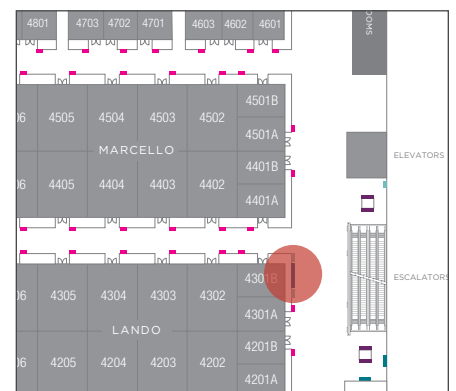

EVENT DIRECTORY BOARD

Nine 55" Digital Displays

LOCATION

The Convention Center by Lando Ballroom

DEFAULT CONTENT

The Venetian Resort posting systems
postings template

DISPLAY CODE: EDB4