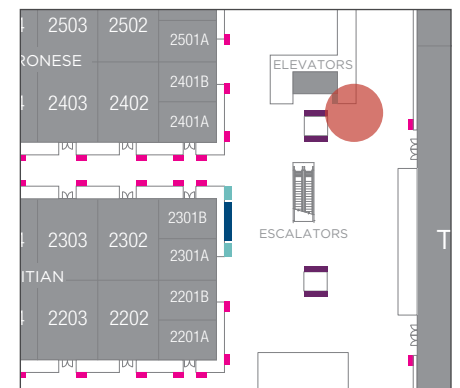

KSKEESC-N (Facing North toward The Venetian Ballroom)

KSKEESC-S (Facing South toward Titian Ballrooms)

KSKEESC-E (Facing East toward Escalator)

KSKEESC-W (Facing West toward Emergency Exit Doors)

DISPLAY CONTENT

Default: The Venetian promo loop

ELEVATOR LANDING

43" Digital Display

LOCATION

Right of the elevators

DISPLAY CODE: L2ELV

Default: The Venetian promo loop

Option 1: Takeover display for custom loop

Option 2: Brand the existing interactive Wayfinders

The Convention Center

ELEVATOR CABS

Two 19" Digital Displays

LOCATION

The Convention Center (*East side of escalators*)

Cab 1: Levels 1-5

Cab 2: Levels 2-5