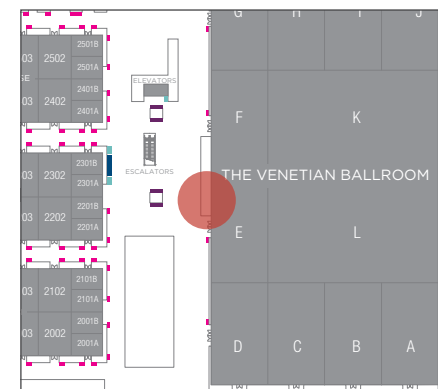

Main Convention Center Hall on level 2, across from The Venetian Ballroom D

DISPLAY CONTENT

Default: The Venetian Resort promo loop

DISPLAY CODE

RRWALL

The Convention Center

ED18 - THE VENETIAN BALLROOM E LEDGE DISPLAY

5' 10.75" w x 12' 2" h

LOCATION

Main Convention Center corridor,
Outside of The Venetian Ballroom E ledge

DISPLAY CONTENT

Default: The Venetian Resort promo loop

DISPLAY CODE

BMPWALL

The Convention Center

ED7 - THE VENETIAN BALLROOM E LED DISPLAY

23' 7.5" w x 11' 0.75" h

LOCATION

Main Convention Center Hall on level 2,
on The Venetian Ballroom E outer wall

DISPLAY CONTENT

Default: The Venetian Resort promo loop

DISPLAY CODE

CCEWALL

The Convention Center

ED17 - ESCALATOR DISPLAY

5' 10.75" w x 8' 10.25" h

LOCATION

Off main level 2 corridor, in escalator lobby across from The Venetian Ballroom E

DISPLAY CONTENT