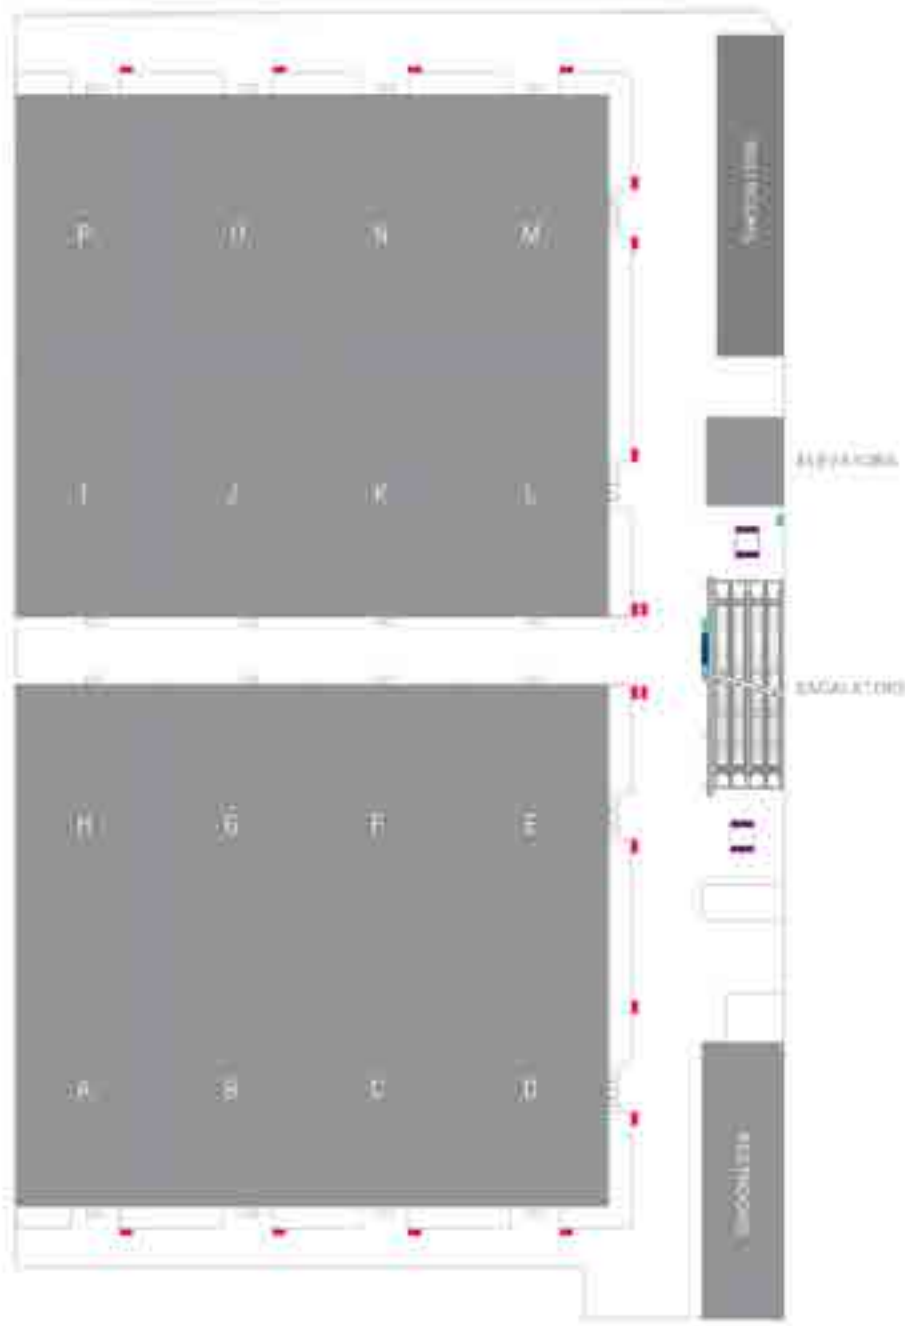

The Palazzo Ballroom

14 Digital Displays with One Display
per Meeting Room

DISPLAY CODE: MRL5 (ROOM LETTER)

Notes: The default content displays the meeting
agenda for each room

ELEVATOR LANDING

One 43" Digital Display