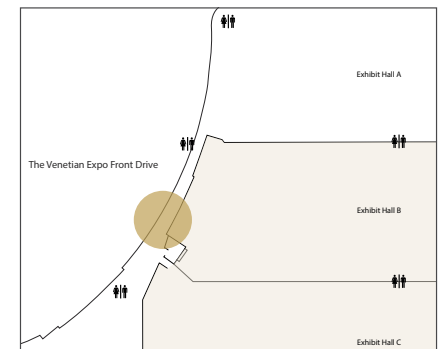

HALL B BLADE DISPLAY

Height: 12'-2 5/32" Width: 2'-11 7/16" Double-Sided Units

LOCATION

Outside right of Hall B

DISPLAY CODE

EXHALL-B