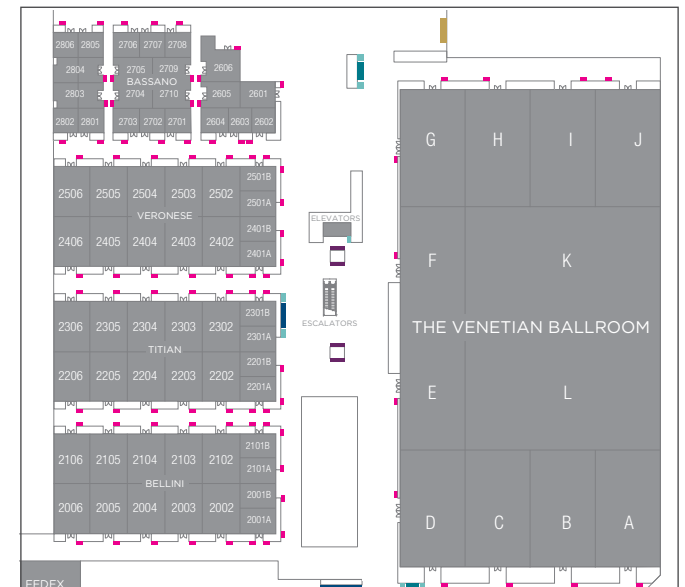

DISPLAY CONTENT

Default: The Venetian promo loop

DISPLAY CODE

CCELV

The Convention Center

MEETING ROOM ENTRANCE DISPLAYS

43" LCD Displays

Bellini, Titian, Veronese, Bassano,
The Venetian Ballroom

73 Digital Displays with one display per meeting room

DISPLAY CODE: MRL2 (ROOM #)

Default: Meeting agenda for each room

Option 1: Takeover display for custom graphics

Option 2: Replace background in
The Venetian Resort posting systems

OR

Provide a single-show graphic for all
meeting rooms

THREE-SCREEN ARRAY

One 86" Digital Display Two 43" Digital Displays

LOCATION

Entrance to The Venetian Expo from The Convention Center

DISPLAY CONTENT

Default: Horizontal – The Venetian promo loop