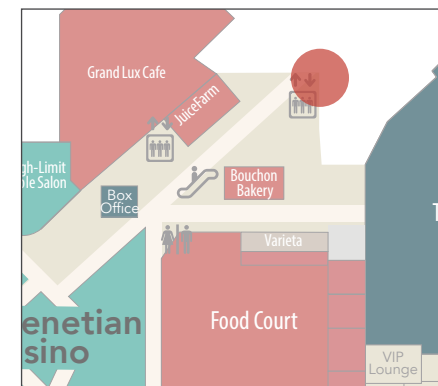

Default: The Venetian promo loop

Option 1: Takeover display with custom graphics

Option 2: Includes one advertisement placed within the existing digital promotion loop

The Venetian

RESTAURANT ROW

LOCATION

Restaurant Row is at the center of both towers

DISPLAY CODES

RROWS
RROWN
RROWE
RROWW

DISPLAY CONTENT

Default: The Venetian promo loop

Option 1: Takeover display with custom graphic

Option 2: Includes one advertisement placed within the existing digital promotion loop

IN-SUITE TELEVISION CHANNEL

LOCATION

Suites Total 7,094

DISPLAY CODE

TVGRPS

The Venetian

THE VENETIAN HOTEL GUEST ELEVATOR LANDINGS

LOCATION

86" at the end of the row of elevator cabs on floors 1 and 2 of The Venetian Resort

DISPLAY CODES

Casino Level	Shopping Level
VELR01	VELR02
VEMR01	VEMR02
VEHR01	VEHR02

DISPLAY CONTENT

- Default:** The Venetian promo loop
- Option 1:** Takeover display with custom graphics
- Option 2:** Includes one advertisement placed within the existing digital promotion loop