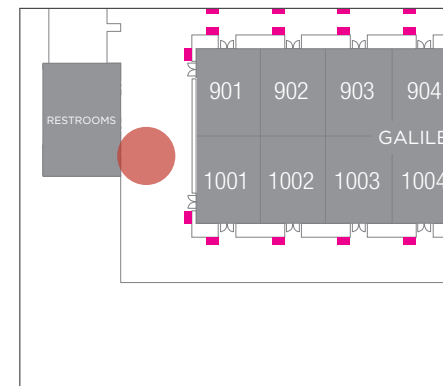

The Convention Center

ELEVATOR LANDING

One 43" Digital Display

LOCATION

Right of the elevator

DISPLAY CODE: L1ELV

Default: The Venetian promo loop

Option 1: Takeover display for custom loop

Option 2: Brand the existing interactive Wayfinders