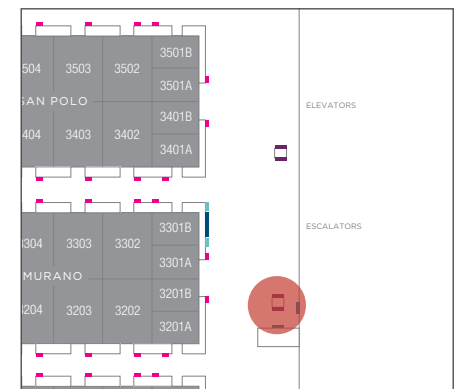

The Convention Center

LANDING DISPLAYS

Two 98" Digital Displays

LOCATION

The Convention Center Level 3 on the west landing, the escalator-only side

DEFAULT CONTENT

The Venetian promo loop

DISPLAY CODES

L3LS

L3LW