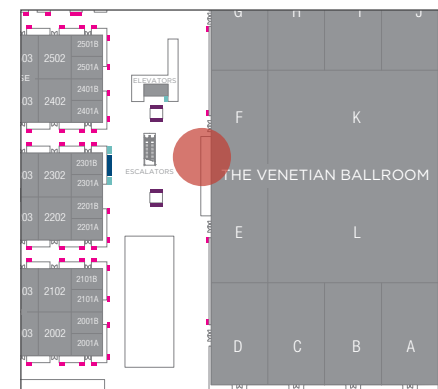

23' 7.5" w x 11' 0.75" h

LOCATION

Main Convention Center Hall on level 2,
on The Venetian Ballroom F Outer Wall

DISPLAY CONTENT

Default: The Venetian promo loop

DISPLAY CODE

CCFWALL

The Convention Center

EVENT DIRECTORY BOARD

13' 9.25" w x 7' 9" h High-Resolution LED Display

LOCATION

Outside the Titian Ballroom facing elevators

DISPLAY CODE

EDB2

DISPLAY CONTENT

Default: The Venetian Resort posting systems postings template

VERTICAL DISPLAYS

Two 43" Digital Displays

LOCATION

Flanks the Event Directory Board

DISPLAY CONTENT

Default: Interactive Wayfinder

Option 1: Takeover display for custom loop

Option 2: Brand the existing interactive Wayfinders