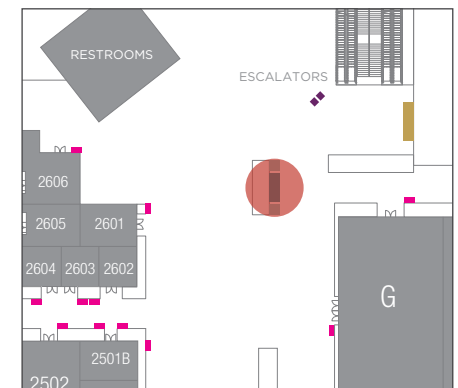

OR

Provide a single-show graphic for all
meeting rooms

THREE-SCREEN ARRAY

One 86" Digital Display Two 43" Digital Displays

LOCATION

Entrance to The Venetian Expo from The Convention Center

DISPLAY CONTENT

Default: Horizontal – The Venetian promo loop

Vertical – Interactive Wayfinder

POP2-L/POP2-R Option 1 – Takeover display with custom graphics

POP2-L/POP2-R Option 2 – Brand the existing interactive Wayfinders

POP2-M – Takeover display with custom graphics

DISPLAY CODES

POP2-L (Left – 43" vertical)

POP2-M (Middle – 86" horizontal)

POP2-R (Right – 43" vertical)

The Convention Center

ED9 - THE EXPO ENTRANCE OVERHEAD

31' 6"w x 3' 3.75"h

LOCATION