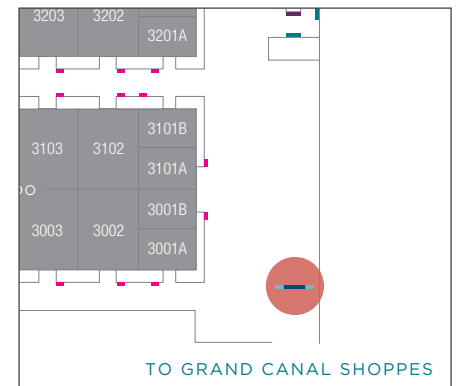

LEVEL 3

EVENT DIRECTORY BOARD

Nine 55" Digital Displays

LOCATION

Entrance to The Convention Center from Grand Canal Shoppes®

DEFAULT CONTENT

The Venetian promo loop

DISPLAY CODE: EDB3-2

VERTICAL DISPLAY

Two 43" Digital Displays

LOCATION

Flanks the Event Directory Board

CONTENT

Default: Interactive Wayfinder

Option 1: Takeover display for custom loop

Option 2: Brand the existing interactive Wayfinders