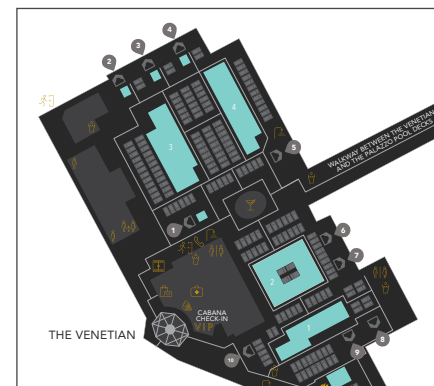

THE VENETIAN THEATRE

Overhead Horizontals

LOCATION

The Venetian

DISPLAY CODES

VHTTROHL

VHTTROHC

VHTTROHR

THE VENETIAN THEATRE

Entrance Verticals

LOCATION

The Venetian

DISPLAY CODES

VHTTRLT

VHTTRRT

The Venetian

THE VENETIAN POOL BAR

LOCATION

The Venetian

DISPLAY CODE: VPOOLBAR

Two content channels available to route to cabana and bar displays

The Venetian

THE VENETIAN POOL CABANAS

LOCATION

The Venetian

DISPLAY CODE: VPOOLCAB

Two content channels available to route to cabana and bar displays

The Venetian

THE VENETIAN POOL ENTRY CHECK-IN

LOCATION

Towel desk
VIP cabana check-in

DISPLAY CODES