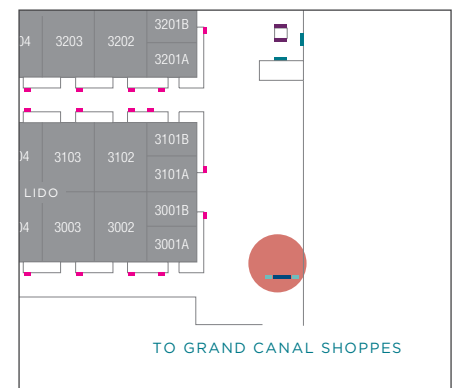

LEVEL 3

EVENT DIRECTORY BOARD

Nine 55" Digital Displays

LOCATION

Entrance to The Convention Center from Grand Canal Shoppes®

DEFAULT CONTENT

The Venetian promo loop

DISPLAY CODE: EDB3-2

VERTICAL DISPLAY

Two 43" Digital Displays

LOCATION

Flanks the Event Directory Board

CONTENT

Default: Interactive Wayfinder

Option 1: Takeover display for custom loop

Option 2: Brand the existing interactive Wayfinders

DISPLAY CODES

VL3-1L (*Left display*)

VL3-1R (*Right display*)

EVENT DIRECTORY BOARD

Nine 55" Digital Displays

LOCATION

The Convention Center Level 3 by Murano Ballroom

DEFAULT CONTENT