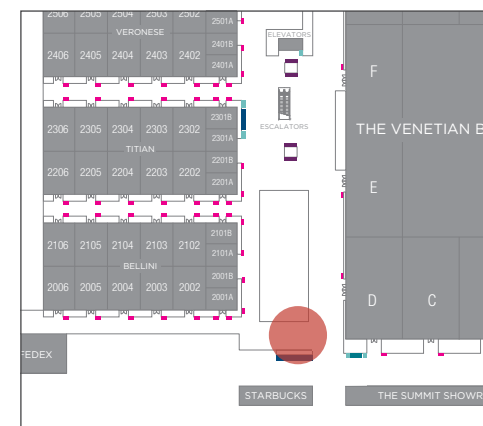

POP1-M – Takeover display with custom graphics

ED2 OVERHEAD HORIZONTAL DISPLAY

27' 7" w x 4' 5" h

LOCATION

Overhead at the exit of The Convention Center to hotel

DISPLAY CODE

CCEXITOH

DISPLAY CONTENT

Default: The Venetian promo loop

The Convention Center

ED3 - ENTRANCE SIDE DISPLAY

16' 7" w x 1' 11.5" h

LOCATION

Entrance to The Convention Center, Left side of main corridor upon entering

DISPLAY CONTENT

Default: The Venetian Resort promo loop*

DISPLAY CODE

CCBSOH

*Please note, only partial takeover is available for this sign. The Venetian Resort content will be activated at all times.

The Convention Center

ED4 - MAIN HALL BLADE SIGN

3' 11" w x 1' 1" h