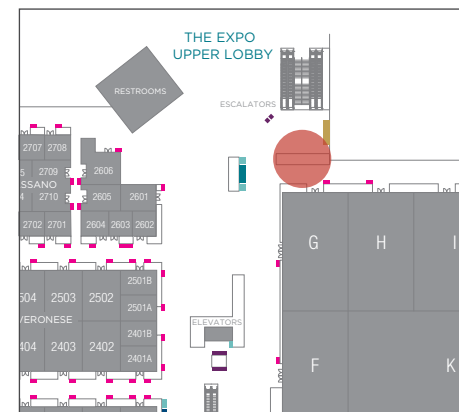

LOCATION

Entrance to The Venetian Convention Center from
The Venetian Expo

DISPLAY CONTENT

Default: The Venetian promo loop

DISPLAY CODE

EXEXITOH

UPPER LOBBY LED DISPLAY

Height: 8.86' Width: 15.75' 1.5mm

LOCATION

Top of escalators near The Convention Center
Level 2 threshold

DISPLAY CODE

EXULED

UPPER LOBBY ESCALATOR VIEW LED

27' 6.75" w x 9' 11.5" h

LOCATION

The Venetian Expo Upper lobby across from the Escalators

DEFAULT CONTENT

The Venetian promo loop

DISPLAY CODE

EXESLED

ED11 - THE VENETIAN EXPO LOBBY RIBBON

130'w x 4' 5''h

LOCATION

Across from feature wall, curving from main lobby toward exhibit halls