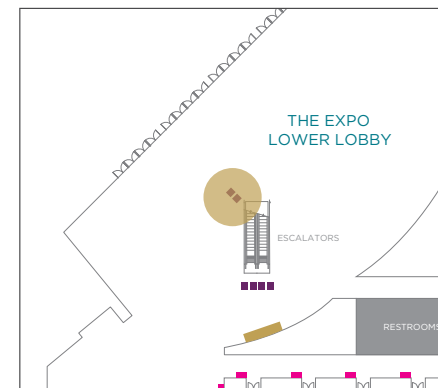

The Expo

VERTICAL DISPLAYS

One Double-Sided Unit with Two 46" Digital Displays

LOCATION

At the bottom of the escalators

DISPLAY CODES

EXL1ESC (*Facing escalators*)

EXL1ENT (*Facing entrance*)