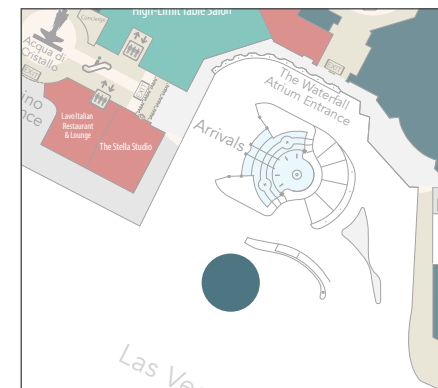

The Palazzo

MAIN MARQUEE

LOCATION

Marquee faces northbound traffic and southbound traffic on Las Vegas Boulevard. Consists of 4-sided upper pylon and a double-sided lower pylon.

SPECS

Upper Pylon: Height 34' 7 3/4" Width 115' 9 3/8"
Lower Pylon: Height 19' 5 1/16" Width 12' 7 3/16"
4-sided 360-degree wrap Upper Pylon
Double-sided Lower Pylon
10mm

DISPLAY CODES

UPPER: PMU LOWER: PML

Default: The Venetian promo loop

Includes one advertisement placed within the existing digital promotion loop

Advertisement is for a maximum of a four-day duration. Existing promo loop varies in duration. Sponsor Advertisements need to include program branding in at least 20% of the design specifications.