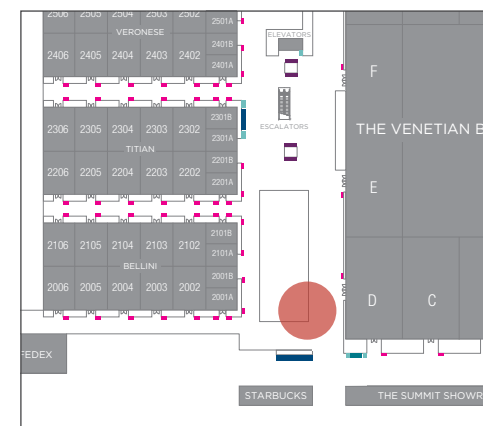

Default: The Venetian promo loop

The Convention Center

ED3 - ENTRANCE SIDE DISPLAY

16' 7" w x 1' 11.5" h

LOCATION

Entrance to The Convention Center, Left side of main corridor upon entering

DISPLAY CONTENT

Default: The Venetian Resort promo loop*

LOCATION

Near The Convention Center Entrance, across from The Venetian Ballroom D

DISPLAY CONTENT

Default: The Venetian Resort promo loop*

DISPLAY CODE

CCFLAG

*Please note, only partial takeover is available for this sign. The Venetian Resort content will be activated at all times.

The Convention Center

ED5 - BELLINI HALL DISPLAY

4' 5" w x 7' 10.5" h

LOCATION

Left of the Entrance Hall to Bellini Ballroom

DISPLAY CONTENT

Default: The Venetian promo loop*

DISPLAY CODE