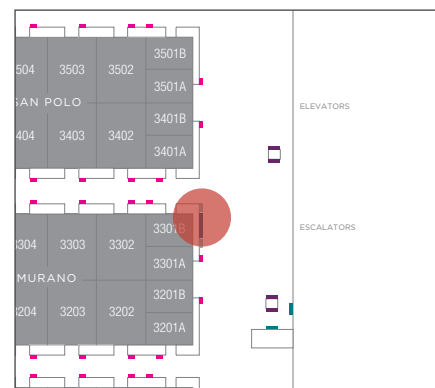

EVENT DIRECTORY BOARD

Nine 55" Digital Displays

LOCATION

The Convention Center Level 3 by Murano Ballroom

DEFAULT CONTENT

The Venetian Resort posting systems
postings template

DISPLAY CODE: EDB3-1