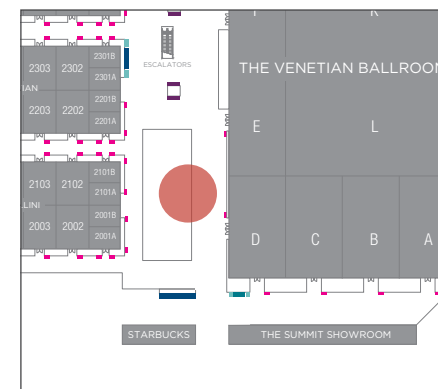

The Convention Center

ED5 - BELLINI HALL DISPLAY

4' 5" w x 7' 10.5" h

LOCATION

Left of the Entrance Hall to Bellini Ballroom

DISPLAY CONTENT

Default: The Venetian promo loop*

DISPLAY CODE

BSCRNR

*Please note, only partial takeover is available for this sign. The Venetian Resort content will be activated at all times.

The Convention Center

ED6 - MAIN HALL SIGN

17' 8.5"w x 11' 0.75"h

LOCATION

Main Convention Center Hall on level 2, across from The Venetian Ballroom D

DISPLAY CONTENT

Default: The Venetian Resort promo loop

DISPLAY CODE

RRWALL

The Convention Center

ED18 - THE VENETIAN BALLROOM E LEDGE DISPLAY

5' 10.75" w x 12' 2" h

LOCATION

Main Convention Center corridor,
Outside of The Venetian Ballroom E ledge

DISPLAY CONTENT

Default: The Venetian Resort promo loop

DISPLAY CODE

BMPWALL

The Convention Center