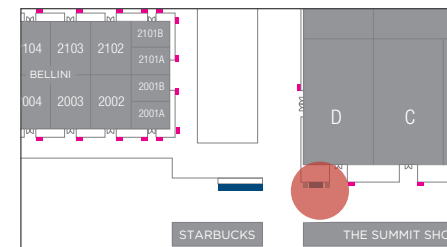

POP1-R (Right – 43" vertical)

DISPLAY CONTENT

Default: Horizontal – The Venetian promo loop

Vertical – Interactive Wayfinder

POP1-L/POP1-R Option 1 – Takeover display with custom graphics

POP1-L/POP1-R Option 2 – Brand the existing interactive Wayfinders

POP1-M – Takeover display with custom graphics

ED2 OVERHEAD HORIZONTAL DISPLAY

27' 7" w x 4' 5" h

LOCATION

Overhead at the exit of The Convention Center to hotel

DISPLAY CODE

CCEXITOH

DISPLAY CONTENT

Default: The Venetian promo loop

The Convention Center

ED3 - ENTRANCE SIDE DISPLAY

16' 7" w x 1' 11.5" h

LOCATION

Entrance to The Convention Center, Left side of main corridor upon entering

DISPLAY CONTENT

Default: The Venetian Resort promo loop*