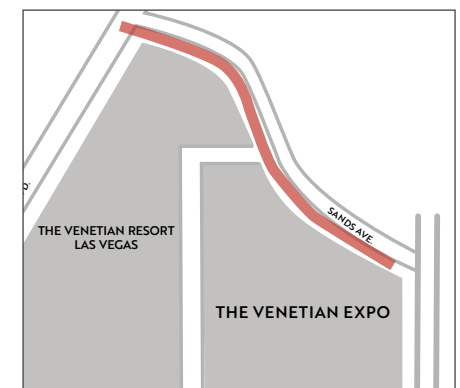

DIGITAL SIGNAGE OPPORTUNITIES GUIDE

THE VENETIAN[®] RESORT
LAS VEGAS

The Palazzo

MAIN MARQUEE

LOCATION

Marquee faces northbound traffic and southbound traffic on Las Vegas Boulevard. Consists of 4-sided upper pylon and a double-sided lower pylon.

The Venetian Resort Las Vegas

THE VENETIAN EXPO & THE PALAZZO OUTDOOR BLADES

5' 9 5/16" w x 35' 8 3/8" h

LOCATION

Blades face eastbound traffic on Sands Avenue

DEFAULT CONTENT

The Venetian Resort promo loop

DISPLAY CODES

EXTBLADE-4

EXTBLADE-5

EXTBLADE-9

The Palazzo

SANDS AVENUE BRIDGE MARQUEE

LOCATION

Marquee faces southbound pedestrian bridge foot traffic or westbound traffic on Sands Avenue

Default: The Venetian promo loop

Option 1: Takeover display with custom graphics

Option 2: Includes one advertisement placed within the existing digital promotion loop

The Venetian

RESTAURANT ROW

LOCATION

Restaurant Row is at the center of both towers