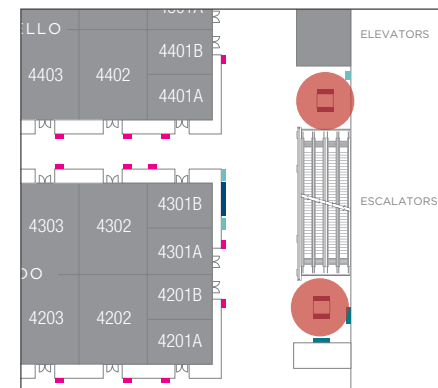

DISPLAY CODES

VMUL4Eelv (East – faces elevator)

VMUL4Eesc (East – faces escalator)

VMUL4Wwall (West – faces wall)

VMUL4Wesc (West – faces escalator)

LANDING DISPLAYS

Two 98" Digital Displays

LOCATION