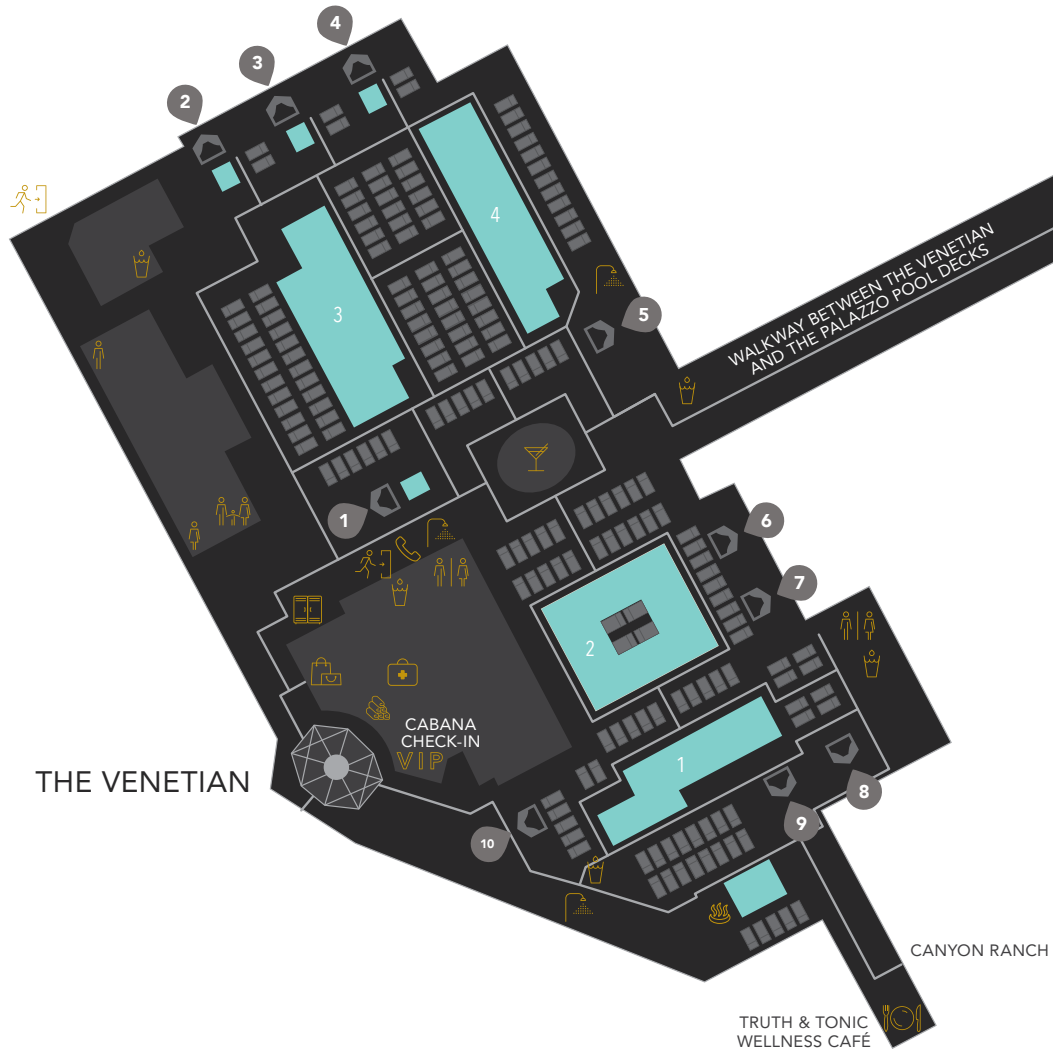

THE VENETIAN POOL BAR

LOCATION

The Venetian

DISPLAY CODE: VPOOLBAR

Two content channels available to route to cabana and bar displays

The Venetian

THE VENETIAN POOL CABANAS

LOCATION

The Venetian

DISPLAY CODE: VPOOLCAB

Two content channels available to route to cabana and bar displays

The Venetian

THE VENETIAN POOL ENTRY CHECK-IN

LOCATION

Towel desk
VIP cabana check-in

DISPLAY CODES

VPOOL1
VPOOL2
VPOOL3

The Venetian

THE VENETIAN POOL DECK

Full Buyout

LOCATION

The Venetian

DISPLAY CODE: VPOOLCAB-
CABANA CHANNEL

One content channel plays to all displays

RETAIL

The Palazzo

THE PALAZZO POOL ENTRANCE

LOCATION

Lobby retail wall
Cabana check-in

DISPLAY CODES

Lobby: PPOOL1
Check-in: PPOOL2

The Palazzo