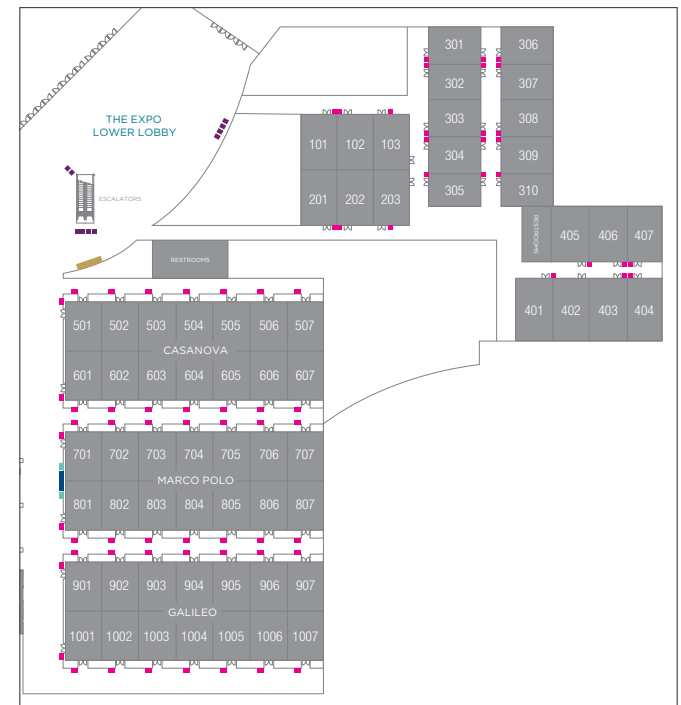

The Palazzo

CURVED WALL MARQUEE

LOCATION

Marquee faces intersection Las Vegas Boulevard and Sands Avenue

SPECS

Height 52'
Width 29'
Single-sided
10mm

DISPLAY CODE: PCW

Default: The Venetian promo loop

SPECS

Height 10'1"
Width 12'
Single-sided
10mm

DISPLAY CODE: SABM

Includes one advertisement placed within the existing digital promotions loop

Advertisement is for a maximum of a four-day duration. Existing promo loop varies in duration. Sponsor Advertisements need to include program branding in at least 20% of the design specifications.

Default: The Venetian promo loop

Option 1: Takeover display for custom loop

Option 2: Brand the existing interactive Wayfinders

The Convention Center

MEETING ROOM ENTRANCE DISPLAYS

Galileo, Marco Polo, Casanova

DISPLAY CODE: MRL1 (ROOM #)

- Default:** Meeting agenda for each room
- Option 1:** Takeover display for custom loop
- Option 2:** Replace background in The Venetian Resort posting systems *OR*
Provide a single-show graphic for all meeting rooms