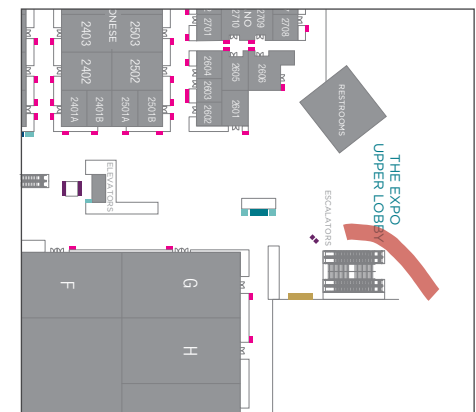

DEFAULT CONTENT

The Venetian promo loop

DISPLAY CODE

EXESLED

ED11 - THE VENETIAN EXPO LOBBY RIBBON

130'w x 4' 5''h

LOCATION

Across from feature wall, curving from main lobby toward exhibit halls

DEFAULT CONTENT

The Venetian promo loop

DISPLAY CODE

EXESWRAP

The Venetian Expo

HALL A BLADE DISPLAY

Height: 12'-2 5/32" Width: 2'-11 7/16"
Single-Sided Unit

LOCATION