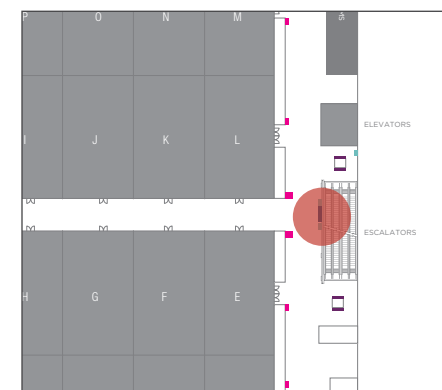

VERTICAL DISPLAY

Two 43" Digital Displays

LOCATION

Flanks the Event Directory Board

DISPLAY CONTENT

Default: Interactive Wayfinder

Option 1: Takeover display for custom loop

Option 2: Brand the existing interactive Wayfinders

DISPLAY CODES

VL5L (*Left display*)

VL5R (*Right display*)