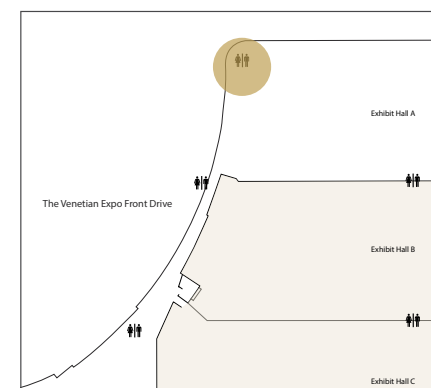

The Venetian Expo

HALL A BLADE DISPLAY

Height: 12'-2 5/32" Width: 2'-11 7/16"
Single-Sided Unit

LOCATION

Outside right of Hall A

DISPLAY CODE

EXHALL-A