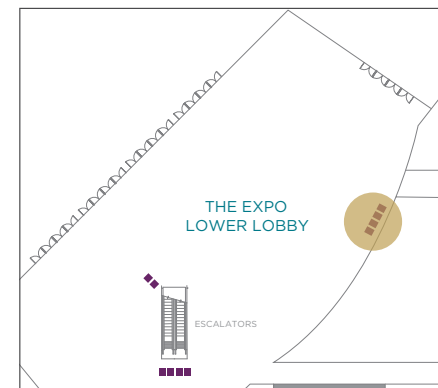

The Expo

SINGLE VERTICAL DISPLAYS

Individual Screens Measuring 46"

LOCATION

Each resides next to the triple-screen display

DISPLAY CODES

EXVSBC

EXVSCP