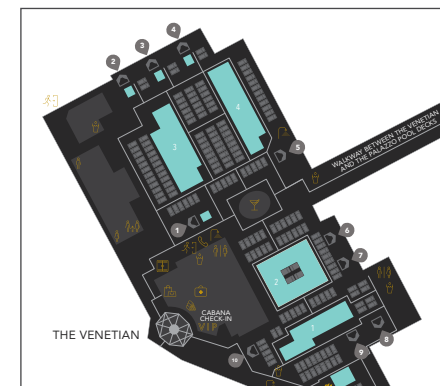

THE VENETIAN THEATRE

Overhead Horizontals

LOCATION

The Venetian

DISPLAY CODES

VHTTROHL

VHTTROHC

VHTTROHR

THE VENETIAN THEATRE

Entrance Verticals

LOCATION

The Venetian

DISPLAY CODES

VHTTRLT

VHTTRRT

The Venetian

THE VENETIAN POOL BAR

LOCATION

The Venetian

DISPLAY CODE: VPOOLBAR

Two content channels available to route to cabana and bar displays

The Venetian

THE VENETIAN POOL CABANAS

LOCATION