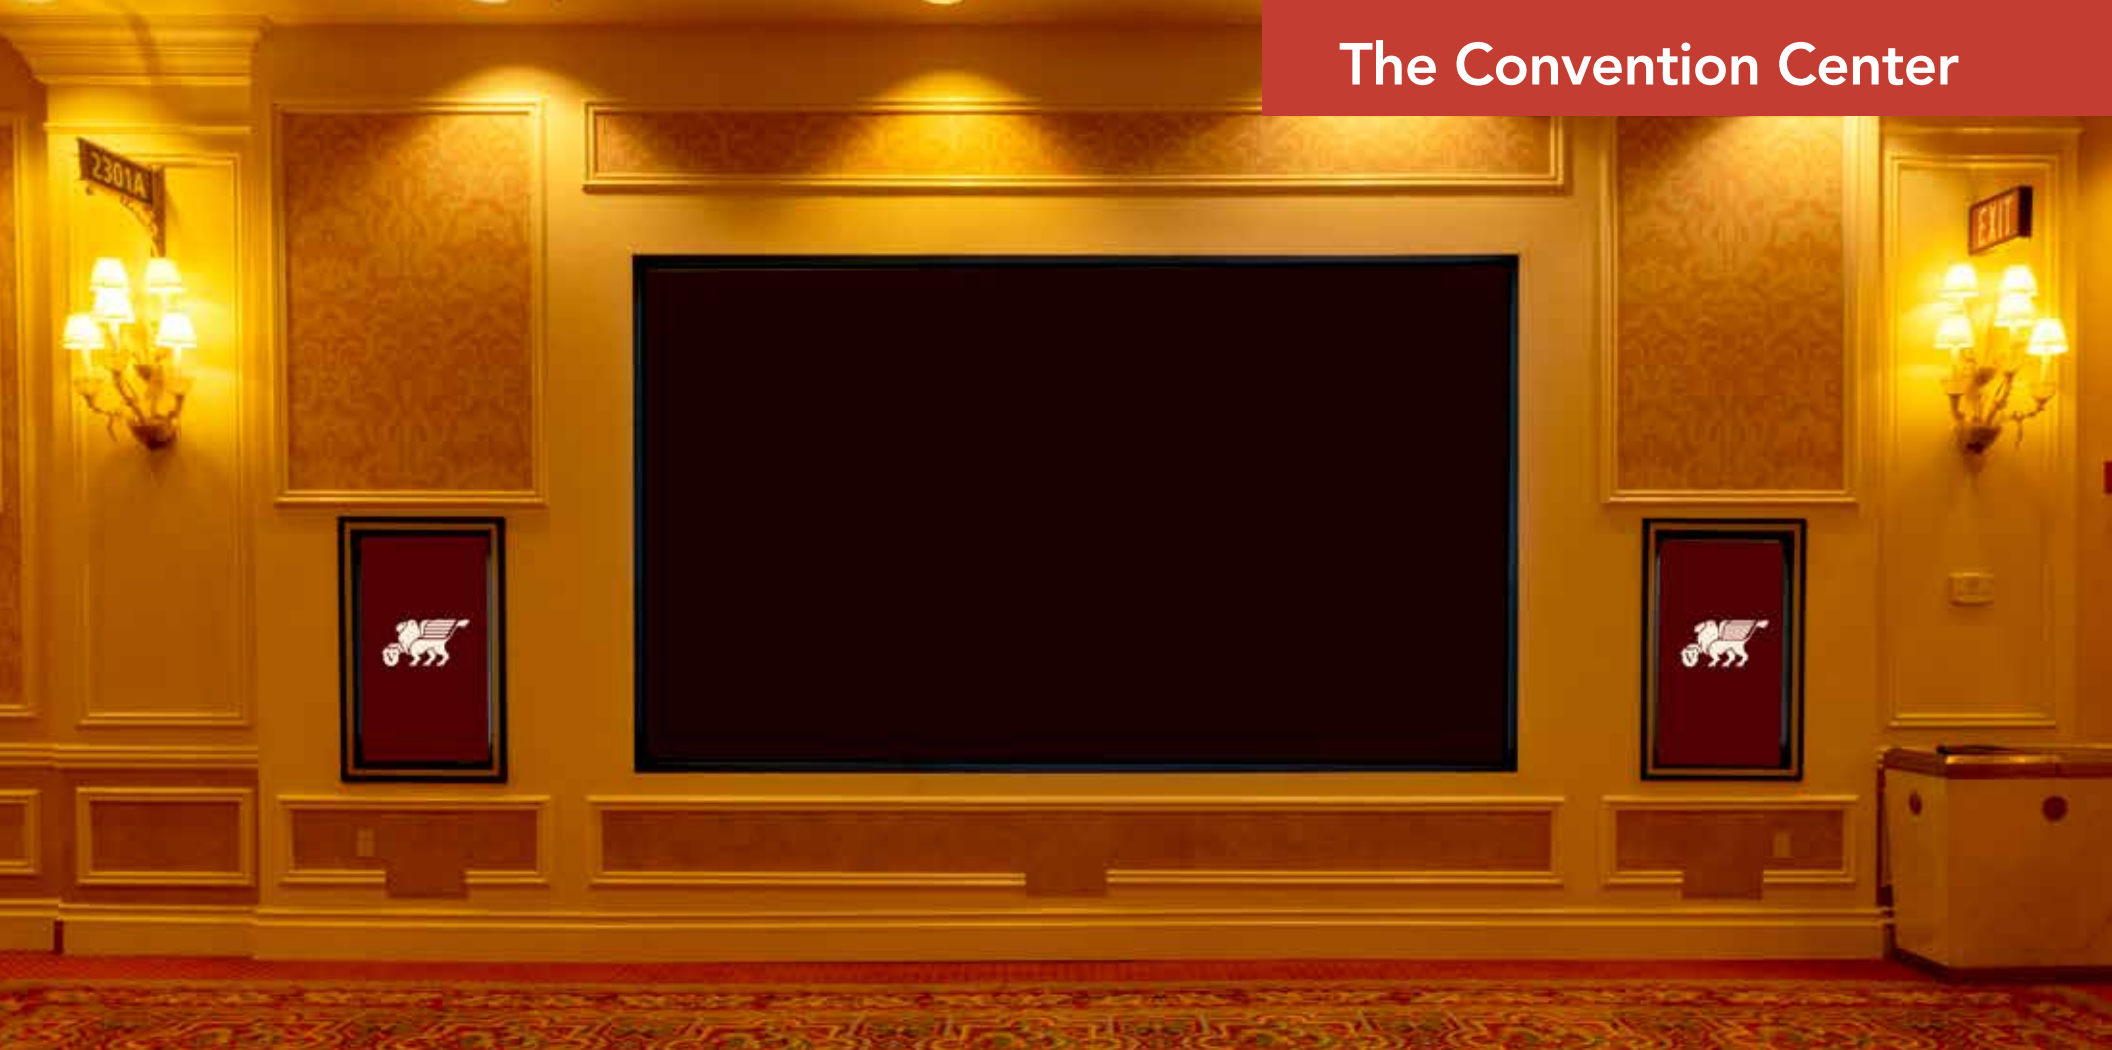

EVENT DIRECTORY BOARD

13' 9.25" w x 7' 9" h High-Resolution LED Display

LOCATION

Outside the Titian Ballroom facing elevators

DISPLAY CODE

EDB2

DISPLAY CONTENT

Default: The Venetian Resort posting systems postings template