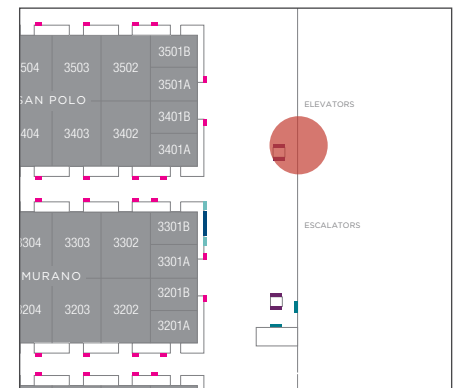

L3LS

L3LW

ELEVATOR LANDING

One 43" Digital Display

LOCATION

The Convention Center Level 3 on the west landing, the escalator-only side

DISPLAY CONTENT

Default: The Venetian promo loop

Option 1: Takeover display for custom loop

Option 2: Brand the existing interactive Wayfinders

DISPLAY CODE

L3ELV

The Convention Center

MEETING ROOM ENTRANCE DISPLAYS

Lido, Murano, San Polo, Toscana

68 Digital Displays with one display per meeting room