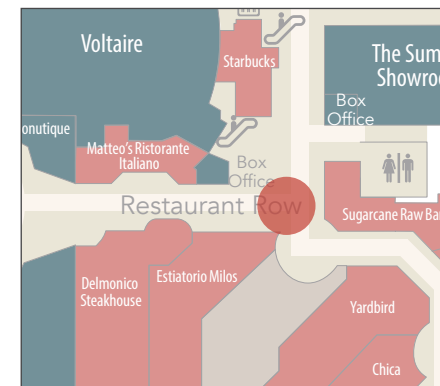

Default: The Venetian promo loop

Option 1: Takeover display with custom graphics

Option 2: Includes one advertisement placed within the existing digital promotion loop

The Venetian

RESTAURANT ROW

LOCATION

Restaurant Row is at the center of both towers

DISPLAY CODES

RROWS
RROWN
RROWE
RROWW

DISPLAY CONTENT

Default: The Venetian promo loop

Option 1: Takeover display with custom graphic

Option 2: Includes one advertisement placed within the existing digital promotion loop

86" at the end of the row of elevator cabs on floors 1 and 2 of The Venetian Resort

DISPLAY CODES

Casino Level	Shopping Level
VELR01	VELR02
VEMR01	VEMR02
VEHR01	VEHR02

DISPLAY CONTENT

- Default:** The Venetian promo loop
- Option 1:** Takeover display with custom graphics
- Option 2:** Includes one advertisement placed within the existing digital promotion loop