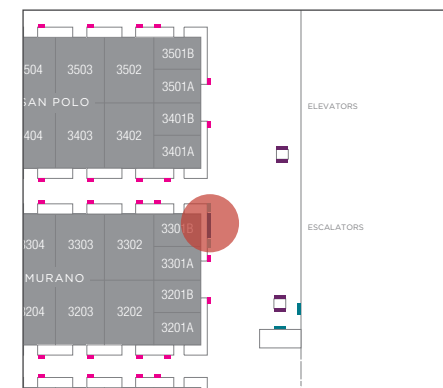

VERTICAL DISPLAY

Two 43" Digital Displays

LOCATION

Flanks the Event Directory Board

CONTENT

Default: Interactive Wayfinder

Option 1: Takeover display for custom loop

Option 2: Brand the existing interactive Wayfinders

DISPLAY CODES

VL3L (*Left display*)

VL3R (*Right display*)