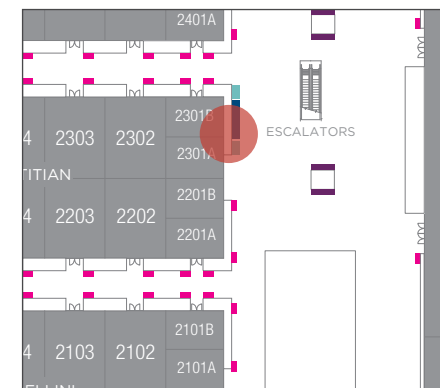

23' 7.5" w x 11' 0.75" h

LOCATION

Main Convention Center Hall on level 2,
on The Venetian Ballroom F Outer Wall

DISPLAY CONTENT

Default: The Venetian promo loop

DISPLAY CODE

CCFWALL

The Convention Center

EVENT DIRECTORY BOARD

13' 9.25" w x 7' 9" h High-Resolution LED Display

LOCATION

Outside the Titian Ballroom facing elevators

DISPLAY CODE

EDB2

DISPLAY CONTENT

Default: The Venetian Resort posting systems postings template

VERTICAL DISPLAYS

Two 43" Digital Displays

LOCATION

Flanks the Event Directory Board

DISPLAY CONTENT

Default: Interactive Wayfinder

Option 1: Takeover display for custom loop

Option 2: Brand the existing interactive Wayfinders