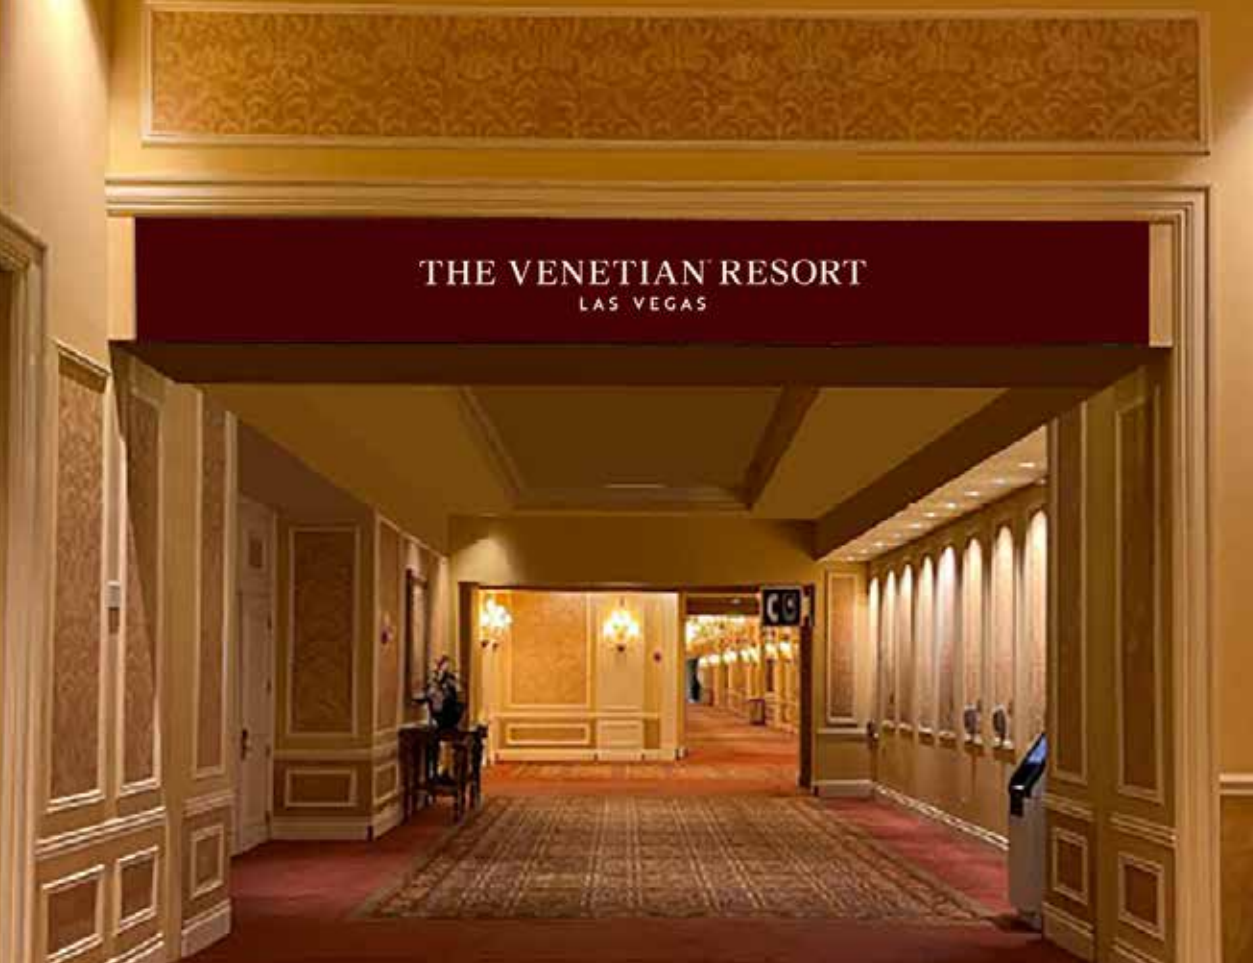

Default: The Venetian promo loop

The Convention Center

ED3 - ENTRANCE SIDE DISPLAY

16' 7" w x 1' 11.5" h

LOCATION

Entrance to The Convention Center, Left side of main corridor upon entering

DISPLAY CONTENT

Default: The Venetian Resort promo loop*

DISPLAY CODE

CCBSOH

*Please note, only partial takeover is available for this sign. The Venetian Resort content will be activated at all times.

The Convention Center

ED4 - MAIN HALL BLADE SIGN

3' 11" w x 1' 1" h

LOCATION

Near The Convention Center Entrance, across from The Venetian Ballroom D

DISPLAY CONTENT

Default: The Venetian Resort promo loop*

DISPLAY CODE

CCFLAG

*Please note, only partial takeover is available for this sign. The Venetian Resort content will be activated at all times.