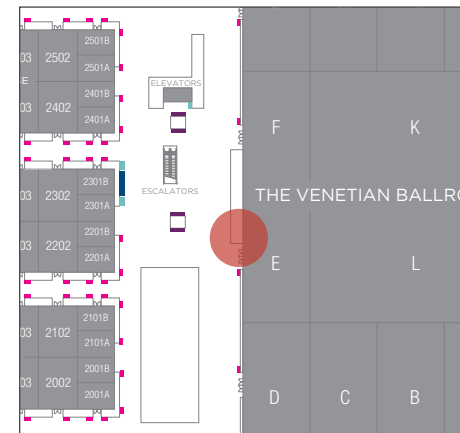

Main Convention Center Hall on level 2, across from The Venetian Ballroom D

DISPLAY CONTENT

Default: The Venetian Resort promo loop

DISPLAY CODE

RRWALL

The Convention Center

ED18 - THE VENETIAN BALLROOM E LEDGE DISPLAY

5' 10.75" w x 12' 2" h

LOCATION

Main Convention Center corridor,
Outside of The Venetian Ballroom E ledge

DISPLAY CONTENT

Default: The Venetian Resort promo loop

DISPLAY CODE

BMPWALL

The Convention Center

ED7 - THE VENETIAN BALLROOM E LED DISPLAY

23' 7.5" w x 11' 0.75" h

LOCATION

Main Convention Center Hall on level 2,
on The Venetian Ballroom E outer wall

DISPLAY CONTENT

Default: The Venetian Resort promo loop