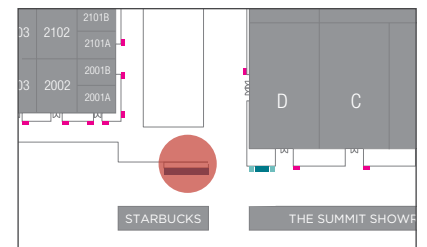

ED1 - ENTRANCE OVERHEAD DISPLAY

25' 7" w x 3' 4" h

LOCATION

The Convention Center entrance facing Starbucks

DEFAULT CONTENT

The Venetian promo loop

DISPLAY CODE

CCENTOH-R

POP1-R (Right – 43" vertical)

DISPLAY CONTENT

Default: Horizontal – The Venetian promo loop

Vertical – Interactive Wayfinder

POP1-L/POP1-R Option 1 – Takeover display with custom graphics

POP1-L/POP1-R Option 2 – Brand the existing interactive Wayfinders