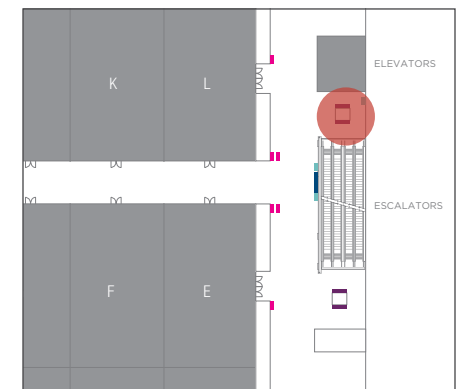

LOCATION

Right of elevators

DISPLAY CONTENT

Default: The Venetian promo loop

Option 1: Takeover display for custom loop

Option 2: Brand the existing interactive Wayfinders

DISPLAY CODE

L5ELV