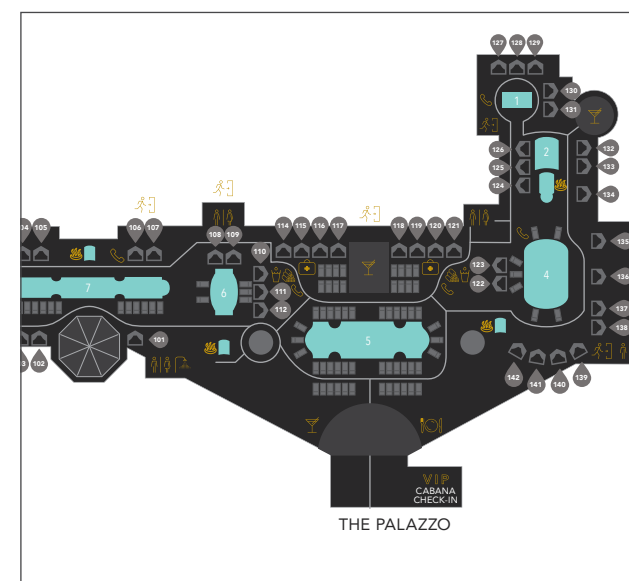

The Palazzo

THE PALAZZO POOL CABANAS

LOCATION

The Palazzo

DISPLAY CODE: PPOOLCAB

One content channel plays to all 42 displays