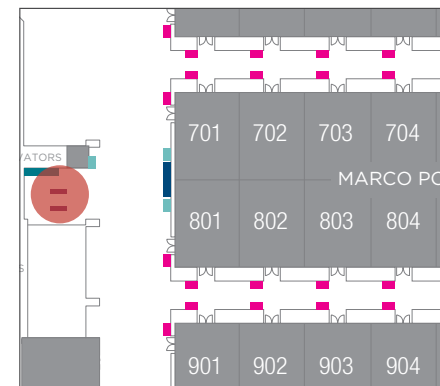

VERTICAL DISPLAYS

Two 43" Digital Displays

LOCATION

Flanks the Event Directory Board

DISPLAY CODES

VL1L (*Left display*)

VL1R (*Right display*)

DISPLAY CONTENT

Default: Interactive Wayfinder

Option 1: Takeover display for custom loop

Option 2: Brand the existing interactive Wayfinders

The Convention Center

LANDING DISPLAY

One 98" Digital Display

LOCATION

Next to shuttle transportation doors

DISPLAY CODE: L1L

Default: The Venetian promo loop

The Convention Center

ELEVATOR LANDING

One 43" Digital Display

LOCATION

Right of the elevator

DISPLAY CODE: L1ELV