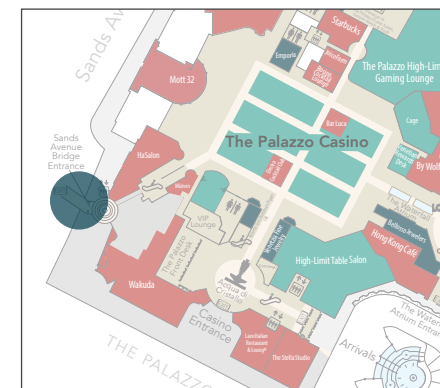

Advertisement is for a maximum of a four-day duration. Existing promo loop varies in duration. Sponsor Advertisements need to include program branding in at least 20% of the design specifications.