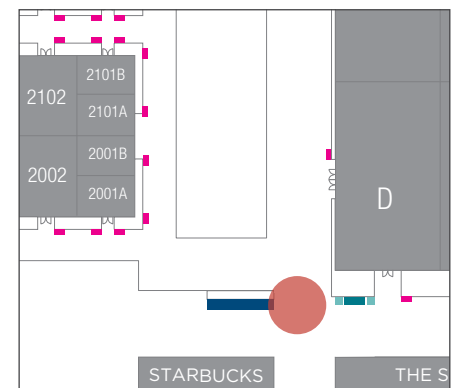

POP1-R (Right – 43" vertical)

DISPLAY CONTENT

Default: Horizontal – The Venetian promo loop

Vertical – Interactive Wayfinder

POP1-L/POP1-R Option 1 – Takeover display with custom graphics

POP1-L/POP1-R Option 2 – Brand the existing interactive Wayfinders

POP1-M – Takeover display with custom graphics

ED2 OVERHEAD HORIZONTAL DISPLAY

27' 7" w x 4' 5" h

LOCATION

Overhead at the exit of The Convention Center to hotel

DISPLAY CODE

CCEXITOH

DISPLAY CONTENT

Default: The Venetian promo loop

The Convention Center

ED3 - ENTRANCE SIDE DISPLAY

16' 7" w x 1' 11.5" h

LOCATION

Entrance to The Convention Center, Left side of main corridor upon entering

DISPLAY CONTENT

Default: The Venetian Resort promo loop*