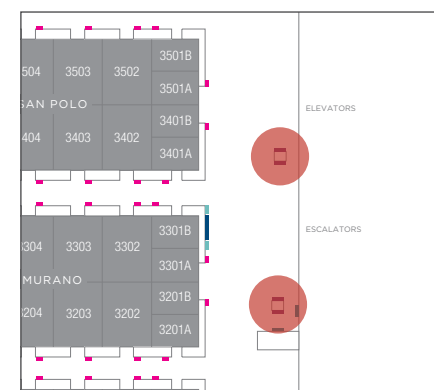

LOCATION

Level 3 escalator landings (*East and west*)

DISPLAY CONTENT

Default: The Venetian promo loop

DISPLAY CODES

VMUL3Eelv (*East – faces elevator*)
VMUL3Eesc (*East – faces escalator*)
VMUL3Wwall (*West – faces wall*)
VMUL3Wesc (*West – faces escalator*)