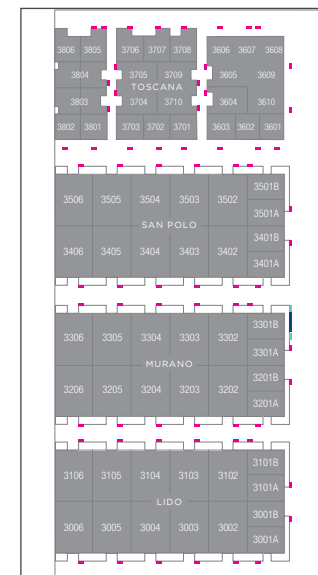

Option 1: Takeover display for custom loop

Option 2: Brand the existing interactive Wayfinders

DISPLAY CODE

L3ELV

The Convention Center

MEETING ROOM ENTRANCE DISPLAYS

Lido, Murano, San Polo, Toscana

68 Digital Displays with one display per meeting room

DISPLAY CODE: MRL3 (ROOM #)

Notes: The default content displays the meeting agenda for each

THE CONVENTION CENTER

LEVEL 4

EVENT DIRECTORY BOARD

Nine 55" Digital Displays

LOCATION

The Convention Center by Lando Ballroom