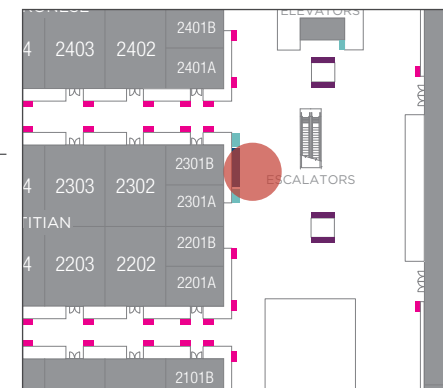

EVENT DIRECTORY BOARD

13' 9.25" w x 7' 9" h High-Resolution LED Display

LOCATION

Outside the Titian Ballroom facing elevators

DISPLAY CODE

EDB2

DISPLAY CONTENT

Default: The Venetian Resort posting systems postings template

VERTICAL DISPLAYS

Two 43" Digital Displays

LOCATION

Flanks the Event Directory Board

DISPLAY CONTENT

Default: Interactive Wayfinder

Option 1: Takeover display for custom loop

Option 2: Brand the existing interactive Wayfinders

DISPLAY CODES

VL2L (*Left display*)

VL2R (*Right display*)

The Convention Center

4-SIDED KIOSK DISPLAYS

Eight 3' 1.75" w x 5' 6" h High-Resolution LED Displays
Two 4-Sided Units
Each Operates Independently