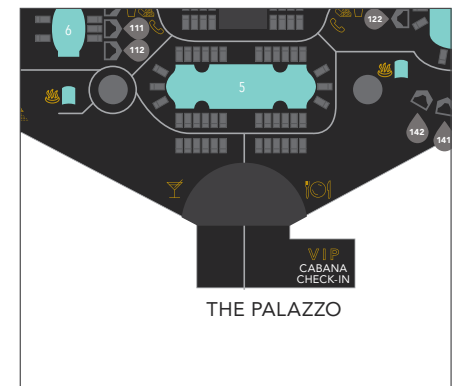

RETAIL

The Palazzo

THE PALAZZO POOL ENTRANCE

LOCATION

Lobby retail wall
Cabana check-in

DISPLAY CODES

Lobby: PPOOL1
Check-in: PPOOL2

The Palazzo