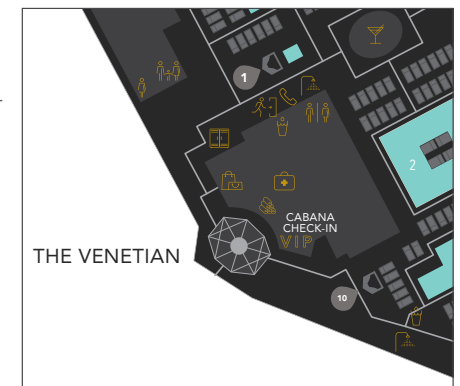

DISPLAY CODES

VPOOL1
VPOOL2
VPOOL3