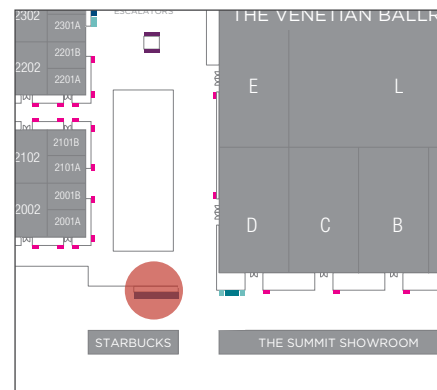

THE VENETIAN RESORT
LAS VEGAS

ED16 - ENTRANCE ADJACENT OVERHEAD DISPLAY

25'7" w x 3'4" h

LOCATION

The Convention Center entrance facing Starbucks

DISPLAY CONTENT

Default: The Venetian promo loop*

DISPLAY CODE

CCENTOH-L

*Please note, only partial takeover is available for this sign. The Venetian Resort content will be activated at all times.