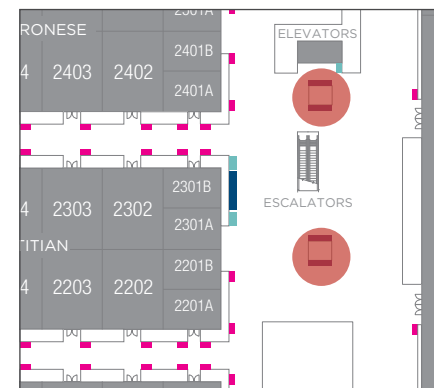

KSKEESC-N (Facing North toward The Venetian Ballroom)

KSKEESC-S (Facing South toward Titian Ballrooms)

KSKEESC-E (Facing East toward Escalator)

KSKEESC-W (Facing West toward Emergency Exit Doors)

DISPLAY CONTENT

Default: The Venetian promo loop

ELEVATOR LANDING

43" Digital Display

LOCATION

Right of the elevators

DISPLAY CODE: L2ELV

Default: The Venetian promo loop

Option 1: Takeover display for custom loop