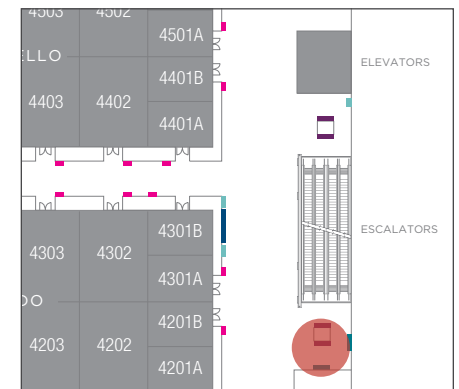

The Convention Center Level 4 on the west landing, the escalator-only side

DISPLAY CONTENT

Default: The Venetian promo loop

DISPLAY CODES

L4LS

L4LW

ELEVATOR LANDING

One 43" Digital Display