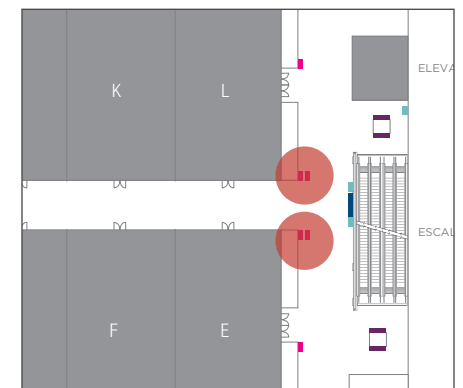

MEETING ROOM ENTRANCE DISPLAYS

(Stacked Verticals–The Palazzo Ballroom) Four 43" Digital Displays

DISPLAY CODES

PB GH - (Upper left)

PB IJ - (Upper right)

PB EF - (Lower left)

PB KL - (Lower right)

COMBINED - E-H

COMBINED - I-L

Notes:

The default content displays the meeting agenda for each room. The displays on each side can be combined to display a single image